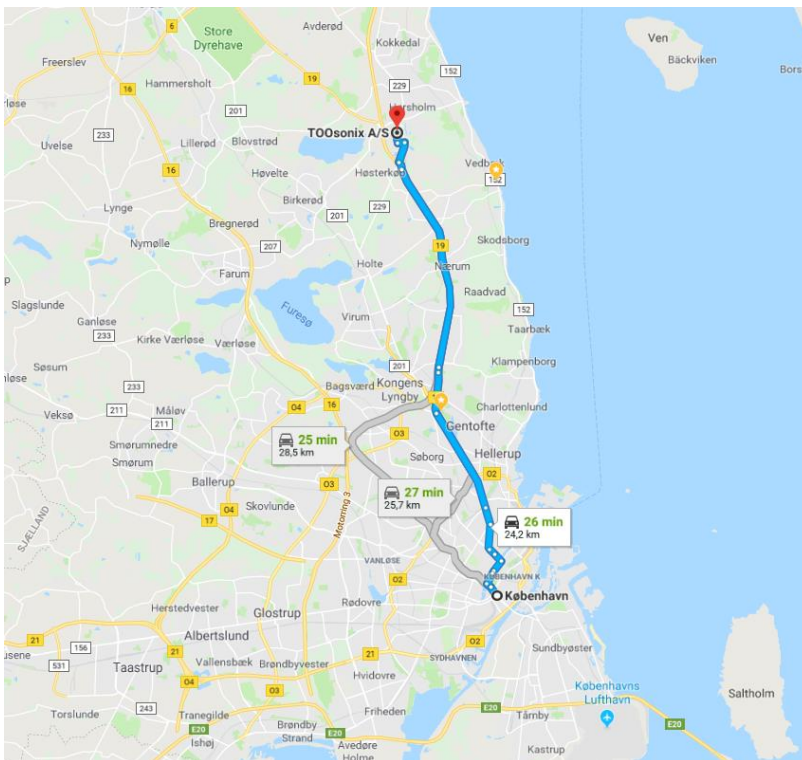

- From the arrival hall in the airport walk straight towards the train platform
- Buy ticket in the DSB counter or use automates
- Go to platform for train direction “Helsingør” or “Niva” (usually platform 2)
- Get off train at “Vedbæk Station” after approximately 43 min after 9 stops
- Hotel Marina is located 600 m from the train station in the direction towards the sea (east)
 - Walk towards “Baneskellet” (80 m)
 - Turn right at “Olgasvej” (300 m)
 - Turn left at Goengehusvej (100 m)
 - Hotel is located on the right side across the road from the marina

How do I find TOOsonix and its preferred hotel?

Frequently Asked Questions

To TOOsonix from Copenhagen Airport by car

- Follow direction to Motorway E20 towards “Copenhagen”
- Follow motorway E20 direction North towards “Helsingør”
- Follow motorway E47 direction North towards “Helsingør”
- Take Exit 10 on E47 “Hørsholm S” (44 km)
- Take 2nd exit in the roundabout after the motorway towards “Hørsholm” (1 km)
- Take 3rd exit in the roundabout to “Dr Nergaards vej” (500 m)
- Take 2nd road on the right “Agern Allé”
- TOOsonix A/S is located on the right side on Agern Allé 1 (700 m)

How do I find TOOsonix and its preferred hotel?

Frequently Asked Questions

To TOOsonix from Copenhagen Centre by car

- Follow signs towards direction North and “Helsingør”
- Follow E47 direction north or “Lyngbyvej Direction North
- Take Exit 10 on E47 ”Hørsholm S” (28 km)
- Take 2nd exit in the roundabout after the motorway towards “Hørsholm” (1 km)
- Take 3rd exit in the roundabout to “Dr Nergaards vej” (500 m)
- Take 2nd road on the right “Agern Allé”
- TOOsonix A/S is located on the right side on Agern Allé 1 (700 m)

How do I find TOOsonix and its preferred hotel?

Frequently Asked Questions

To TOOsonix from Copenhagen Centre by public transport

- Go to “Nørreport station”
- Take bus 15E (48 min)
- Get off at last stop “Sohuset” and “Agern Allé”
- TOOsonix is located on Agern Allé 1 (100 m)