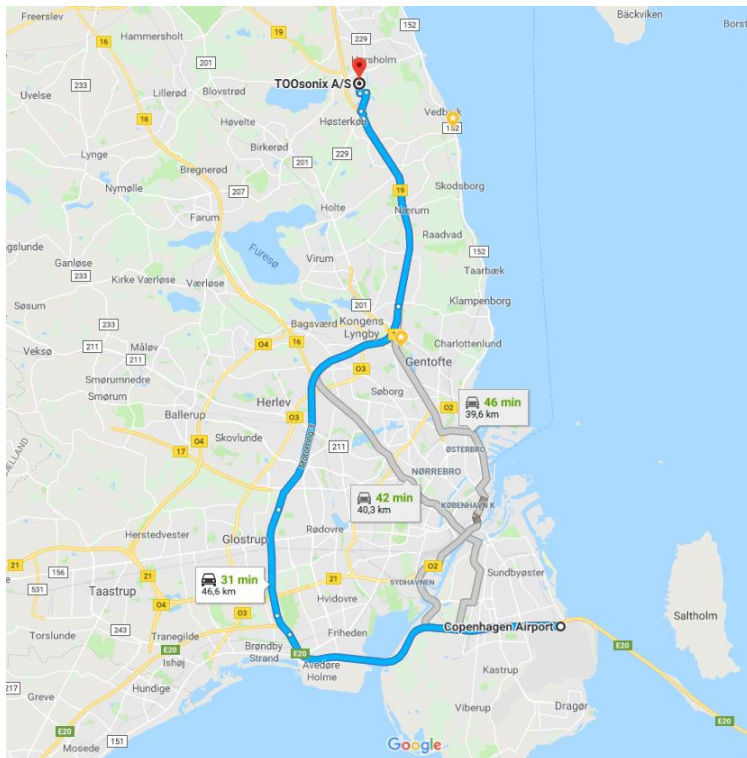

- From the arrival hall in the airport walk straight towards the train platform
- Buy ticket in the DSB counter or use automates
- Go to platform for train direction “Helsingør” or “Niva” (usually platform 2)
- Get off train at “Vedbæk Station” after approximately 43 min after 9 stops
- Hotel Marina is located 600 m from the train station in the direction towards the sea (east)
 - Walk towards “Baneskellet” (80 m)
 - Turn right at “Olgasvej” (300 m)
 - Turn left at Goengehusvej (100 m)
 - Hotel is located on the right side across the road from the marina

How do I find TOOsonix and its preferred hotel?

Frequently Asked Questions

To TOOsonix from Copenhagen Airport by car

- Follow direction to Motorway E20 towards “Copenhagen”
- Follow motorway E20 direction North towards “Helsingør”
- Follow motorway E47 direction North towards “Helsingør”
- Take Exit 10 on E47 “Hørsholm S” (44 km)
- Take 2nd exit in the roundabout after the motorway towards “Hørsholm” (1 km)
- Take 3rd exit in the roundabout to “Dr Nergaards vej” (500 m)
- Take 2nd road on the right “Agern Allé”
- TOOsonix A/S is located on the right side on Agern Allé 1 (700 m)

How do I find TOOsonix and its preferred hotel?

Frequently Asked Questions

To TOOsonix from Copenhagen Centre by car

- Follow signs towards direction North and “Helsingør”
- Follow E47 direction north or “Lyngbyvej Direction North
- Take Exit 10 on E47 ”Hørsholm S” (28 km)
- Take 2nd exit in the roundabout after the motorway towards “Hørsholm” (1 km)
- Take 3rd exit in the roundabout to “Dr Nergaards vej” (500 m)
- Take 2nd road on the right “Agern Allé”
- TOOsonix A/S is located on the right side on Agern Allé 1 (700 m)

How do I find TOOsonix and its preferred hotel?

Frequently Asked Questions

To TOOsonix from Copenhagen Centre by public transport

- Go to “Nørreport station”
- Take bus 15E (48 min)
- Get off at last stop “Sohuset” and “Agern Allé”
- TOOsonix is located on Agern Allé 1 (100 m)