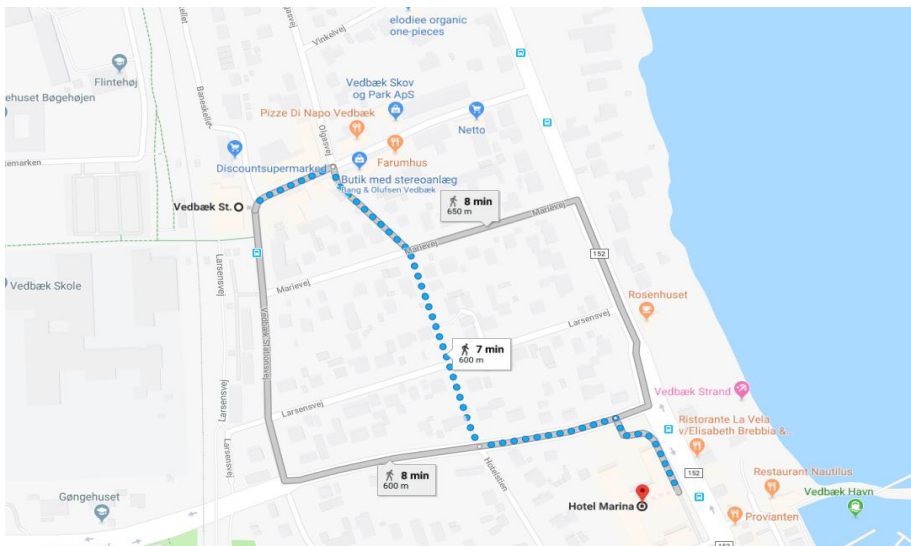

- From the arrival hall in the airport walk straight towards the train platform
- Buy ticket in the DSB counter or use automates
- Go to platform for train direction “Helsingør” or “Niva” (usually platform 2)
- Get off train at “Vedbæk Station” after approximately 43 min after 9 stops
- Hotel Marina is located 600 m from the train station in the direction towards the sea (east)
 - Walk towards “Baneskellet” (80 m)
 - Turn right at “Olgasvej” (300 m)
 - Turn left at Goengehusvej (100 m)
 - Hotel is located on the right side across the road from the marina

How do I find TOOsonix and its preferred hotel?

Frequently Asked Questions

To TOOsonix from Copenhagen Airport by car

- Follow direction to Motorway E20 towards “Copenhagen”
- Follow motorway E20 direction North towards “Helsingør”
- Follow motorway E47 direction North towards “Helsingør”
- Take Exit 10 on E47 “Hørsholm S” (44 km)
- Take 2nd exit in the roundabout after the motorway towards “Hørsholm” (1 km)
- Take 3rd exit in the roundabout to “Dr Nergaards vej” (500 m)
- Take 2nd road on the right “Agern Allé”
- TOOsonix A/S is located on the right side on Agern Allé 1 (700 m)

How do I find TOOsonix and its preferred hotel?

Frequently Asked Questions

To TOOsonix from Copenhagen Centre by car

- Follow signs towards direction North and “Helsingør”
- Follow E47 direction north or “Lyngbyvej Direction North
- Take Exit 10 on E47 ”Hørsholm S” (28 km)
- Take 2nd exit in the roundabout after the motorway towards “Hørsholm” (1 km)
- Take 3rd exit in the roundabout to “Dr Nergaards vej” (500 m)
- Take 2nd road on the right “Agern Allé”
- TOOsonix A/S is located on the right side on Agern Allé 1 (700 m)

How do I find TOOsonix and its preferred hotel?

Frequently Asked Questions

To TOOsonix from Copenhagen Centre by public transport

- Go to “Nørreport station”
- Take bus 15E (48 min)
- Get off at last stop “Sohuset” and “Agern Allé”
- TOOsonix is located on Agern Allé 1 (100 m)